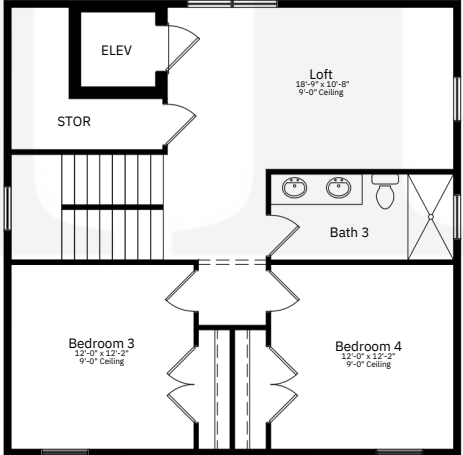

THE SOLANA PLAN | 3,389 SF 3 BED/3.5 BATH/OFFICE/LOFT

BRITISH WEST INDIES

COASTAL

MODERN

The Island Series

Builder reserves the right to modify or change floor plans, features and pricing without notice. All floor plans and renderings are conceptual in nature and may vary from actual homes. Square fo

THE SOLANA PLAN |

3,389 SF 3 BED/3.5 BATH/OFFICE/LOFT

ENTRY LEVEL FLOORPLAN

MAIN LEVEL FLOORPLAN

UPPER LEVEL FLOORPLAN

The Island Series

Builder reserves the right to modify or change floor plans, features and pricing without notice. All floor plans and renderings are conceptual in nature and may vary from actual homes. Square fo