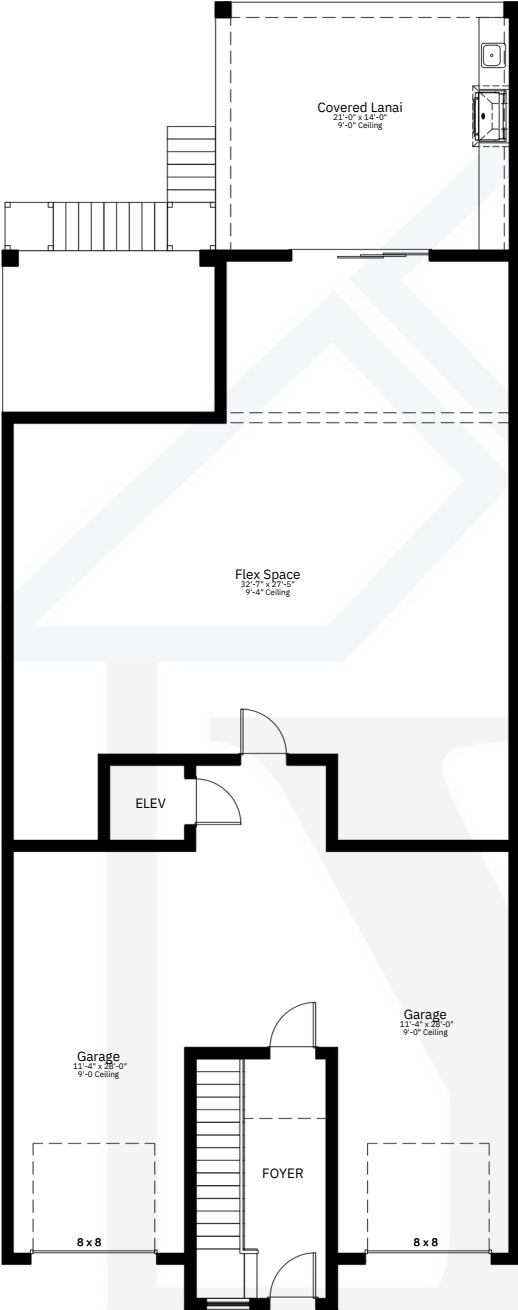

THE SOLANA PLAN | 3,389 SF 3 BED/3.5 BATH/OFFICE/LOFT

BRITISH WEST INDIES

COASTAL

MODERN

The Island Series

Builder reserves the right to modify or change floor plans, features and pricing without notice. All floor plans and renderings are conceptual in nature and may vary from actual homes. Square fo

THE SOLANA PLAN |

3,389 SF 3 BED/3.5 BATH/OFFICE/LOFT

ENTRY LEVEL FLOORPLAN

MAIN LEVEL FLOORPLAN

UPPER LEVEL FLOORPLAN

The Island Series

Builder reserves the right to modify or change floor plans, features and pricing without notice. All floor plans and renderings are conceptual in nature and may vary from actual homes. Square fo