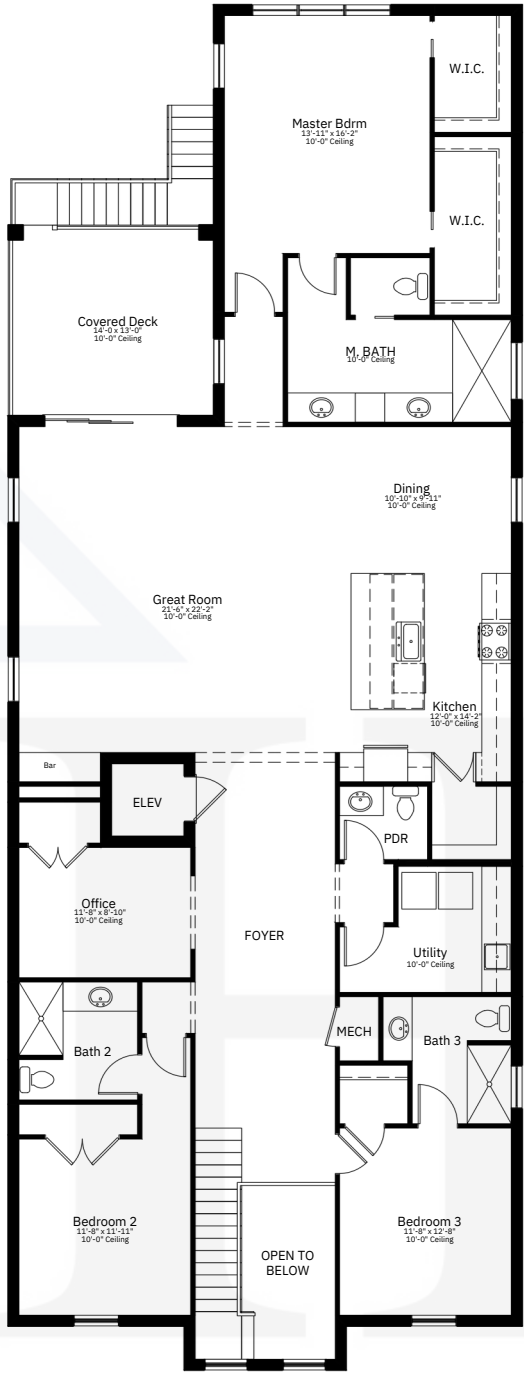

# THE SEAGLASS PLAN | 2,884 SF 3 BED/3 BATH/OFFICE

BRITISH WEST INDIES

COASTAL

MODERN

## The Island Series

Builder reserves the right to modify or change floor plans, features and pricing without notice. All floor plans and renderings are conceptual in nature and may vary from actual homes. Square fo

**THE SEAGLASS PLAN | 2,884 SF 3 BED/3 BATH/OFFICE**

**ENTRY LEVEL FLOORPLAN**

**MAIN LEVEL FLOORPLAN**