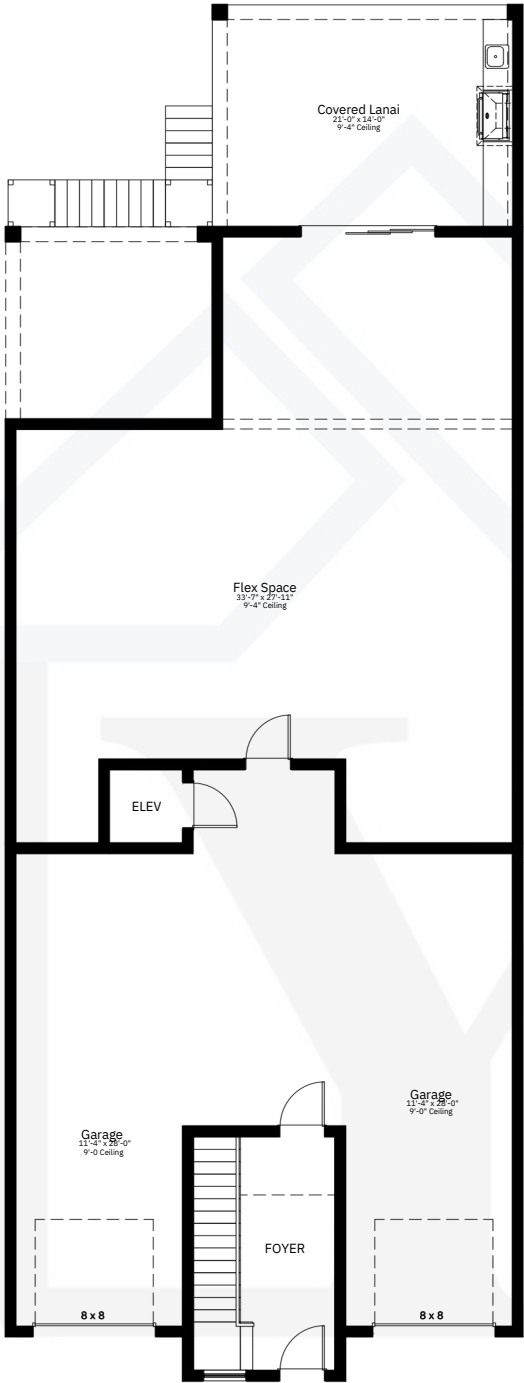

# THE SEAGLASS PLAN | 2,884 SF 3 BED/3 BATH/OFFICE

BRITISH WEST INDIES

COASTAL

MODERN

## The Island Series

Builder reserves the right to modify or change floor plans, features and pricing without notice. All floor plans and renderings are conceptual in nature and may vary from actual homes. Square fo

**THE SEAGLASS PLAN | 2,884 SF 3 BED/3 BATH/OFFICE**

**ENTRY LEVEL FLOORPLAN**

**MAIN LEVEL FLOORPLAN**