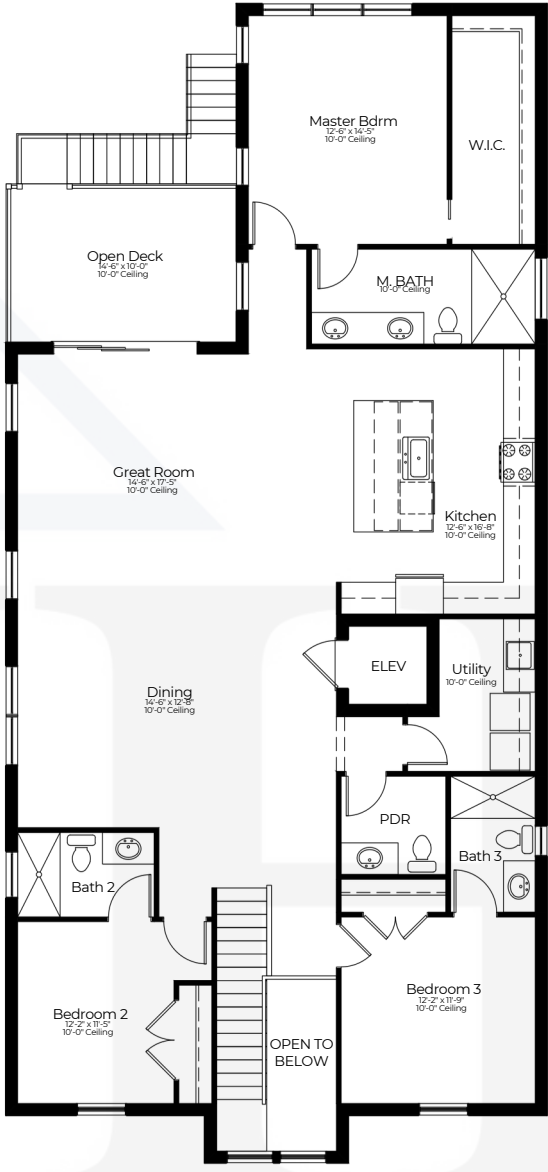

# THE DELMAR PLAN | 2,182 SF 3 BED/3 BATH

BRITISH WEST INDIES

COASTAL

MODERN

## The Island Series

Builder reserves the right to modify or change floor plans, features and pricing without notice. All floor plans and renderings are conceptual in nature and may vary from actual homes. Square fo

**THE DELMAR PLAN | 2,182 SF 3 BED/3 BATH**

**ENTRY LEVEL FLOORPLAN**

**MAIN LEVEL FLOORPLAN**