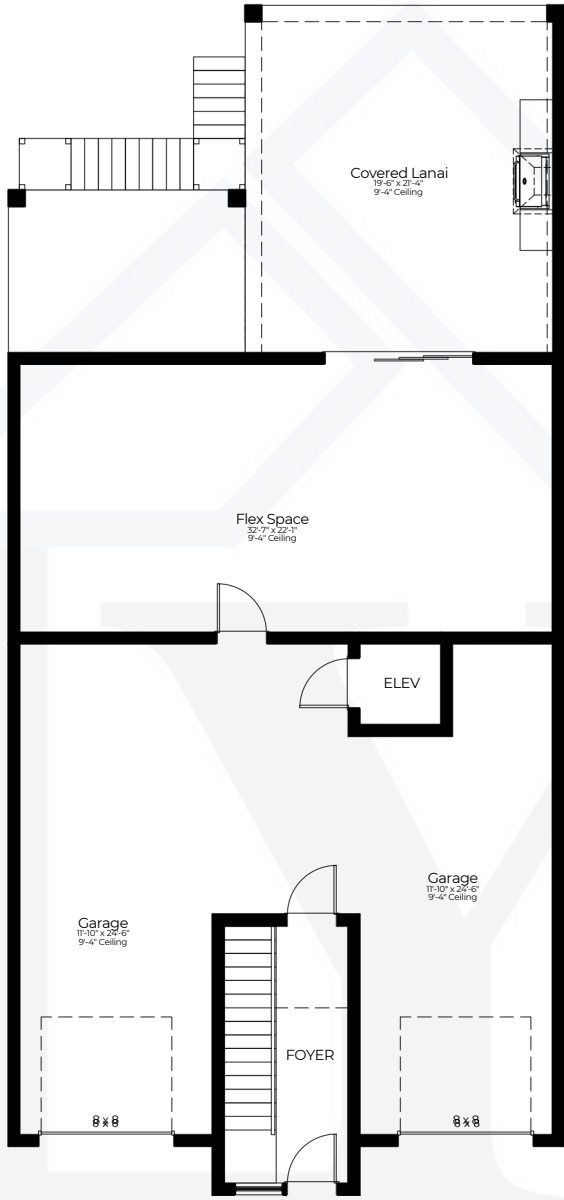

# THE DELMAR PLAN | 2,182 SF 3 BED/3 BATH

BRITISH WEST INDIES

COASTAL

MODERN

## The Island Series

Builder reserves the right to modify or change floor plans, features and pricing without notice. All floor plans and renderings are conceptual in nature and may vary from actual homes. Square fo

**THE DELMAR PLAN | 2,182 SF 3 BED/3 BATH**

**ENTRY LEVEL FLOORPLAN**

**MAIN LEVEL FLOORPLAN**